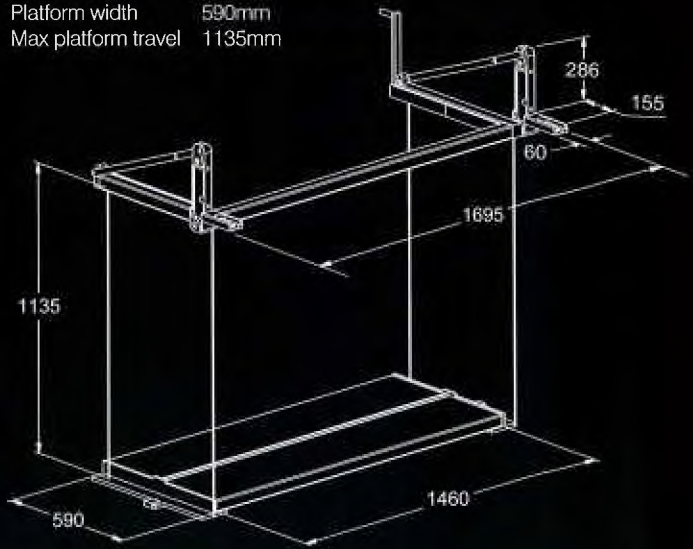

FITS MOST TRAYS, EASY TO INSTALL

The standard Lyco Loader can be fitted to most trays that are 1695mm or wider at the rear or side.

It can be installed by a dealer, or by yourself, in around an hour.

DIMENSIONS

Overall width	1695mm
Platform length	1460mm
Platform width	590mm
Max platform travel	1135mm

MAKE HARD WORK EASIER

LYCO LOADER TAILGATE LOADING SYSTEM

"Lyco Loaders are a critical asset to our delivery vehicle fleet.